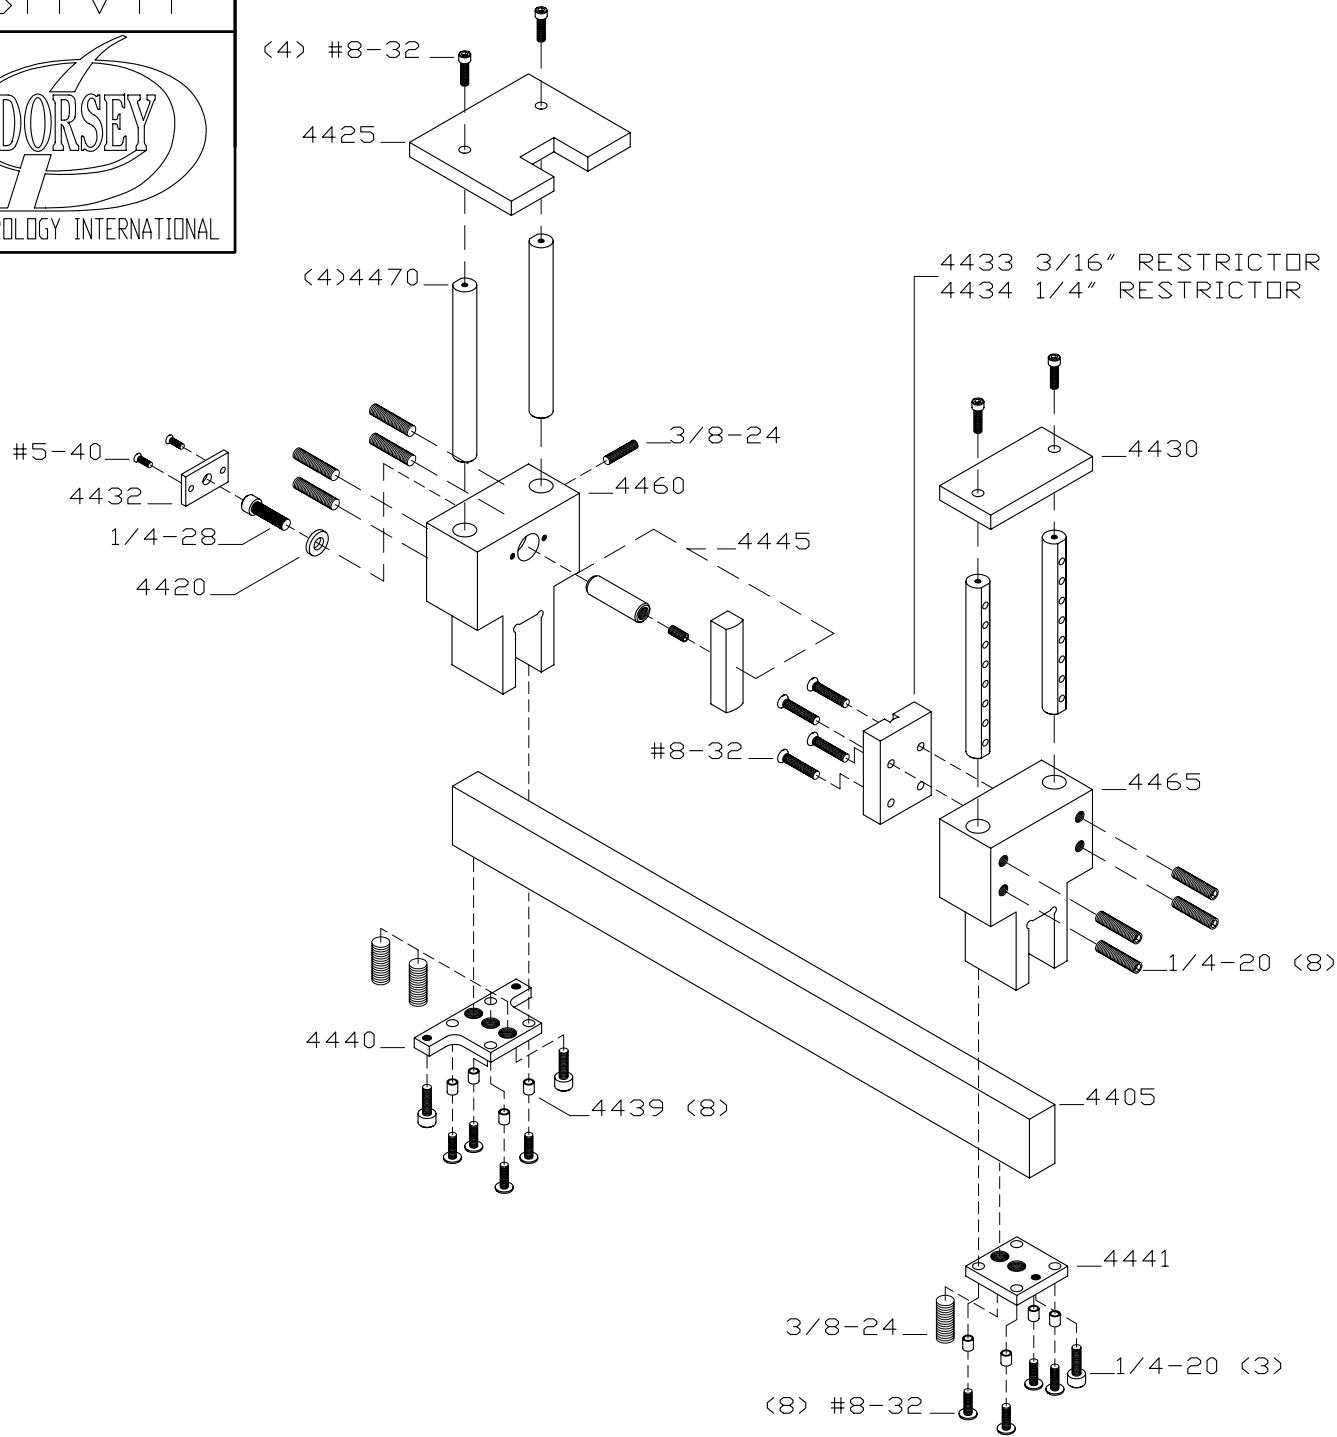

SMVA

SMVA-RANGE FRAME ASSY			
MODEL	RANGE	FRAME #	LENGTH
SMVA-12	6-12	4405-12	17.0
SMVA-18	12-18	4405-18	23.0
SMVA-24	18-24	4405-24	29.0
SMVA-30	24-30	4405-30	35.0
SMVA-36	30-36	4405-36	41.0
SMVA-42	36-42	4405-42	47.0
SMVA-48	42-48	4405-48	53.0
SMVA-54	48-54	4405-54	59.0
SMVA-60	54-60	4405-60	65.0

REV: 1/10/2008
 FILE: SMVA ASSY.dwg